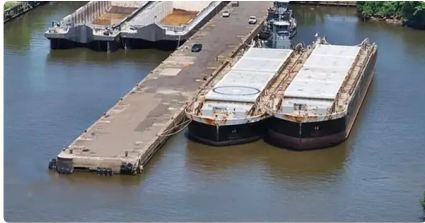

id 5713

<a href="#">2-</a>	
id	5713
	<a href="#">↓</a>
	ABS
	1984
	\$3,800,000
	2022-03-24
	<a href="#">Mathew Moen (Ship World Brokerage)</a>

(LOA),	360
,	32